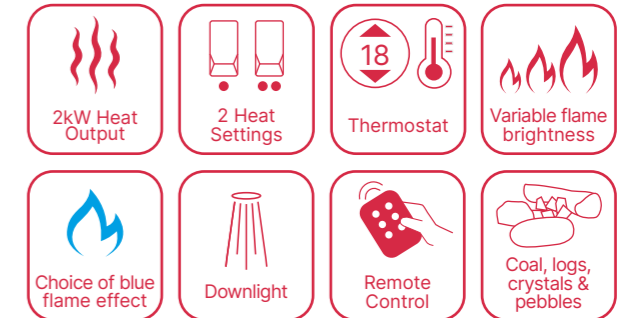

Glencoe

An undoubtedly stylish electric fire, the Glencoe comes in a brass finish and is further enhanced by its charming cast iron fret. Optiflame 3D technology lets you enhance the flame with a subtle blue and adjust flame intensity and downlighting for greater effect.