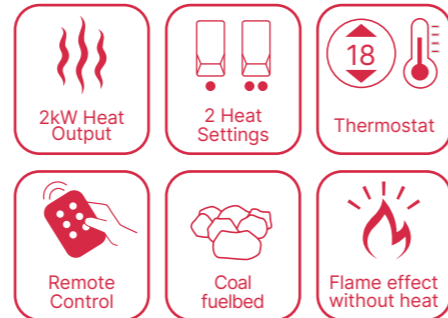

Sacramento

Combining a contemporary feel with the build of a traditional fireplace, the Sacramento is a powerful and stylish twist on the electric fire. Finished in eye catching chrome with a coal effect fuel bed, it provides a beautifully realistic focal point for any space.

Optional log effect fuel bed - OMLLIN.
Optional spacer kit - OSP002.