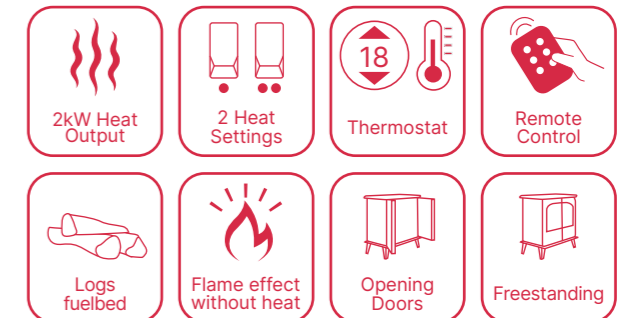

Oakhurst & Auberry

The Oakhurst and Auberry are medium-sized stoves offering the classic look and feel of a traditional solid fuel fire, with the simplicity and controllability of electric technology. Their size makes them popular with homeowners wishing to create the look and feel of an open fire.

Compatible with hearth pad HPD001.