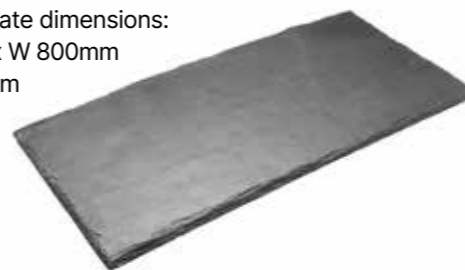

Hearth Pad

Approximate dimensions:
H 15mm x W 800mm
x D 380mm

HPD001

Stove Pipe

'Slot together' construction allows for two different height/depth options

STP001

After Sales Service

If you require after sales service please visit www.dimplex.co.uk/support.