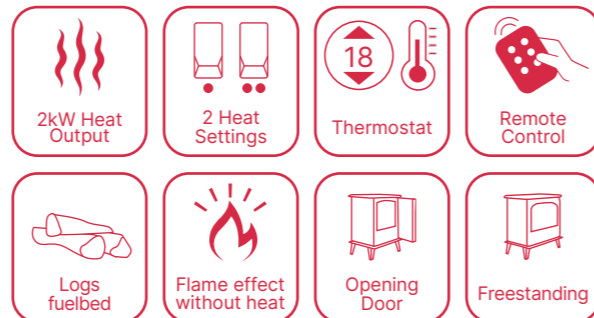

Gosford

The Gosford is a beautiful electric stove, based on a classic cast-iron design. With a contemporary matt black finish and an opening door; it's a look to suit any interior scheme. The Gosford is a smart alternative to a gas or wood burning stove and is suitable for rooms around the home.

Compatible with hearth pad HPD001.

Oakhurst & Auberry

The Oakhurst and Auberry are medium-sized stoves offering the classic look and feel of a traditional solid fuel fire, with the simplicity and controllability of electric technology. Their size makes them popular with homeowners wishing to create the look and feel of an open fire.

Compatible with hearth pad HPD001.