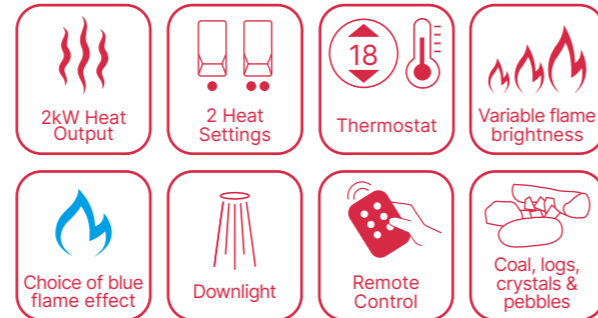

Lerwick

The Lerwick inset electric fire offers a modern contemporary design with a choice of brass or chrome finish. Creating a realistic and captivating 3D flame effect, this fire will transform any living space.

Optional spacer kit - OSP005.

Glencoe

An undoubtedly stylish electric fire, the Glencoe comes in a brass finish and is further enhanced by its charming cast iron fret. Optiflame 3D technology lets you enhance the flame with a subtle blue and adjust flame intensity and downlighting for greater effect.