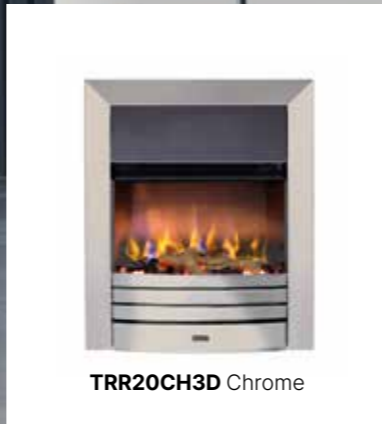

 2kW Heat Output	 2 Heat Settings	 Thermostat	 Remote Control
 Logs fuelbed	 Flame effect without heat	 Opening Doors	 Freestanding

BRC20

Burgate

The Burgate stove is a full sized electric stove in a gloss black finish giving you a truly authentic look and feel to your fire. With Optimyst flame technology, the Burgate is an ideal solution for those seeking a striking large stove style fire for their home.

Optional log effect fuel bed - OMLLIN.
Optional spacer kit - OSP002.

Sacramento

Combining a contemporary feel with the build of a traditional fireplace, the Sacramento is a powerful and stylish twist on the electric fire. Finished in eye catching chrome with a coal effect fuel bed, it provides a beautifully realistic focal point for any space.

Optional log effect fuel bed - OMLLIN.
Optional spacer kit - OSP002.

TRR20BN3D Black Nickel

TRR20CH3D Chrome

SKL20CH3D

Torridon

Unquestionably stylish, the Torridon has a contemporary finish in either black nickel or chrome with a cast iron fret. Optiflame 3D technology lets you enhance the orange flame effect with a subtle blue, and adjust flame intensity and downlighting for greater effect.

Optional spacer kit - OSP005.

 2kW Heat Output	 2 Heat Settings	 Thermostat	 Variable flame brightness
 Choice of blue flame effect	 Downlight	 Remote Control	 Coal, logs, crystals & pebbles

Skeldon

Skeldon offers a sleek modern design in a black and brushed chrome finish which will create a stunning centrepiece in any room. Incorporating the unique Optiflame 3D effect which offers you a host of features, all controlled by the touch of a button.