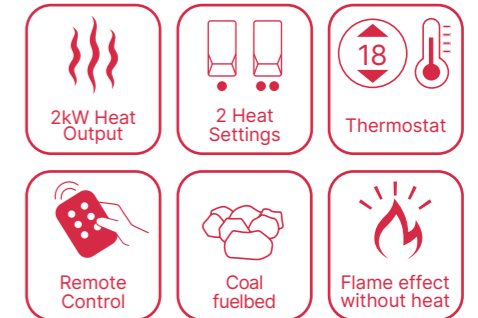

Danville

Taking aspects of a traditional fireplace and combining with one of four beautiful finishes, the Danville is a look to suit any interior scheme. Available in a choice of finishes, it combines the incredible and contemporary effects with the classic looks you'd expect from a real fireplace.

Optional log effect fuel bed - OMLLIN.
Optional spacer kit - OSP002.

Sacramento

Combining a contemporary feel with the build of a traditional fireplace, the Sacramento is a powerful and stylish twist on the electric fire. Finished in eye catching chrome with a coal effect fuel bed, it provides a beautifully realistic focal point for any space.

Optional log effect fuel bed - OMLLIN.
Optional spacer kit - OSP002.