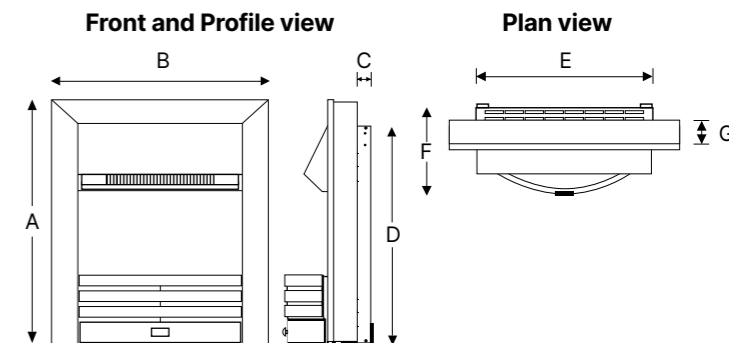

Optiflame 3D fires	Page number	Total output in kW	Power consumption on effect only in Watts	Height (mm)	Width (mm)	Total depth (mm)	Depth of inset (mm)
Braemar BMR20BR3D BMR20CH3D	19	2	10	613	517	185	65
Dumfries DMF20AB3D DMF20BL3D DMF20BR3D DMF20CH3D	18	2	10	613	517	202	65
Glencoe GLN20BR3D	17	2	10	635	517	218	90
Lerwick LER20BR3D LER20CH3D	16	2	10	613	517	225	65
Skeldon SKL20CH3D	15	2	10	613	517	205	65
Torridon TRR20BN3D TRR20CH3D	14	2	10	613	517	210	65

Optiflame fires	Page number	Total output in kW	Power consumption on effect only in Watts	Height (mm)	Width (mm)	Total depth (mm)	Depth of inset (mm)
Ellister ELL20CH	21	2	10	613	517	195	65
Skeldon SKL20CH	20	2	10	613	517	205	65

Detailed Dimensions

Optiflame and Optimyst electric inset fires

	A	B	C	D	E	F	G
Braemar	613	517	65	551	408	185	25
Danville	620	517	65	536	394	231	50
Dumfries	613	520	65	551	408	202	25
Ellister	613	517	65	551	408	195	25
Glencoe	635	517	90	551	408	218	25
Lerwick	613	517	65	551	408	225	25
Skeldon	613	517	65	551	408	205	25
Skeldon 3D	613	517	65	551	408	205	25
Sacramento	620	520	65	536	394	200	50
Torridon	613	517	65	551	408	210	25