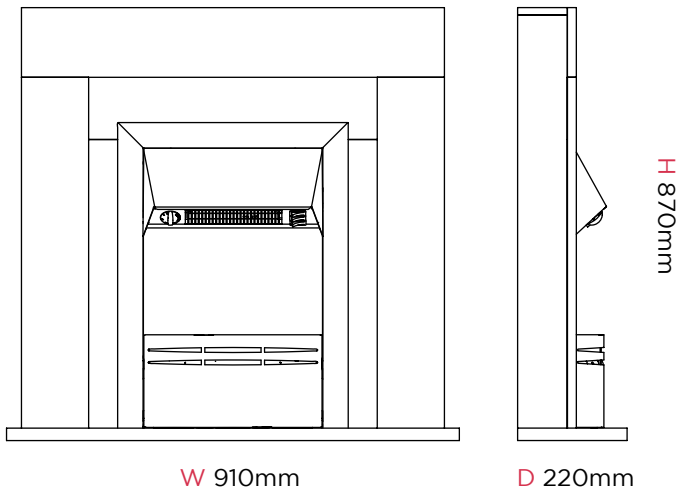

Marbello

Dimensions & Weight			
Height (mm)	Width (mm)	Depth (mm)	Weight (kg)
870	910	220	20.7

Product Features	
Product Category	Electric Fires
Product Type	Suite
Brand	Dimplex
Model/Range Name	Marbello
Flame Effect	Optiflame
Model Reference	MBL20
Material Code	X-055354
Barcode	5011139055354
Commodity Code	8516299100
Country of Origin	PRC
Approvals	UKCA, BEAB, FSC
Guarantee Period	1 year

Product Features	
Heat Output	2kW
Heat Settings	2 - 1kW / 2kW
Variable Thermostat	Y
Fan Heat / Radiant Heat	Yes / No
Location of Controls	Beneath canopy
On/Off Switch	Y
Remote Control	N
Batteries Included	N
Optiflame Effect	Y
Flame Type	Rotisserie
Flame Effect Only	Y
Fuel Bed Supplied	Pebbles

Product Features	
Lot 20 Compliant	Y
Freestanding	Y
Wall Mountable	N
Inset	N
Suite	Y
Assembly	Fully assembled
Lamp Type	LED
Kettle (IEC) Lead	N
Safety Cut Out	Y
Power Cord Length	1.8m
Core Materials	MDF / Plastic / Steel
Finish / Colour	Travertine Marble Style/Black