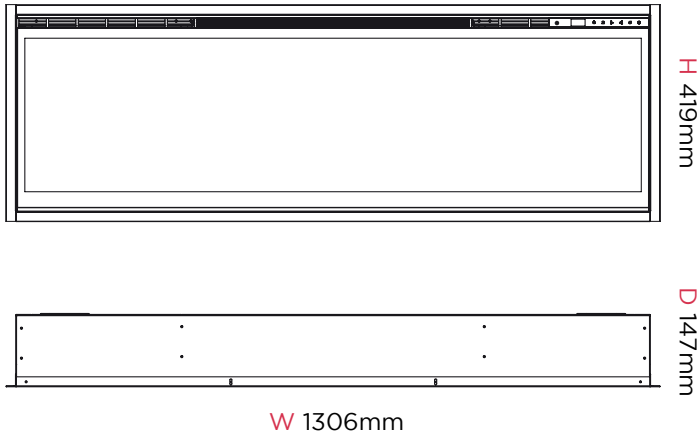

## Ignite 50

Dimensions & Weight			
Height (mm)	Width (mm)	Depth (mm)	Weight (kg)
419	1306	147	30kg

Product Features	
Heat Output	2kW
Heat Settings	1.8-2kW
Variable Thermostat	Y
Fan Heat / Radiant Heat	Yes / No
Location of Controls	Top right hand side
On/Off Switch	Y
Remote Control	Y
Batteries Included	1 x CR2032
Optiflame Effect	Y
Flame Type	Rotisserie
Flame Effect Only	Y
Fuel Bed Supplied	Acrylic Ice *