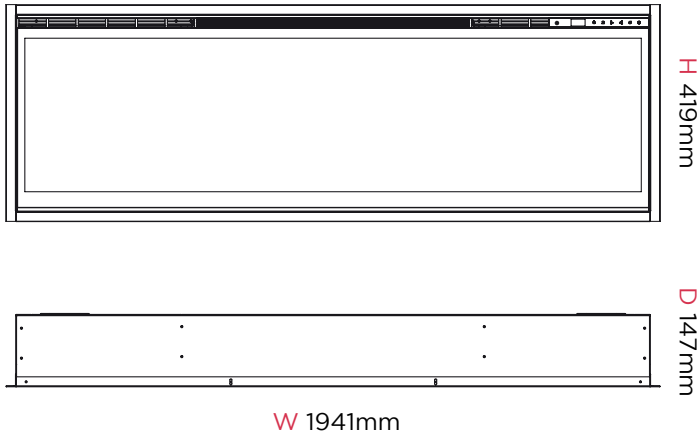

## Ignite 74

Dimensions & Weight			
Height (mm)	Width (mm)	Depth (mm)	Weight (kg)
419	1941	147	39.2kg

Product Features	
Heat Output	2kW
Heat Settings	1.8-2kW
Variable Thermostat	Y
Fan Heat / Radiant Heat	Yes / No
Location of Controls	Top right hand side
On/Off Switch	Y
Remote Control	Y
Batteries Included	1 x CR2032
Optiflame Effect	Y
Flame Type	Rotisserie
Flame Effect Only	Y
Fuel Bed Supplied	Acrylic Ice *