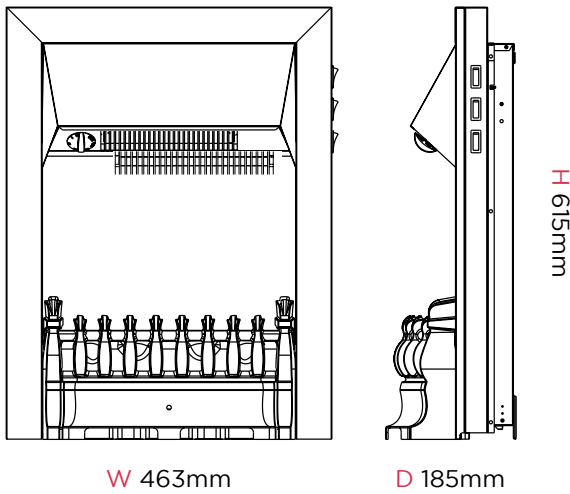

Balmoral

Dimensions & Weight			
Height (mm)	Width (mm)	Depth (mm)	Weight (kg)
615	463	185	7.9

Product Features	
Product Category	Electric Fires
Product Type	Inset
Brand	Dimplex
Model/Range Name	Balmoral
Flame Effect	Optiflame
Model Reference	BAL20CH
Material Code	X-047502
Barcode	5011139047502
Commodity Code	8516299100
Country of Origin	PRC
Approvals	UKCA, BEAB
Guarantee Period	1 year

Product Features	
Heat Output	2kW
Heat Settings	2 - 1kW / 2kW
Variable Thermostat	Y
Fan Heat / Radiant Heat	Yes / No
Location of Controls	On side panel
On/Off Switch	Y
Remote Control	N
Batteries Included	N
Optiflame Effect	Y
Flame Type	Rotisserie
Flame Effect Only	Y
Fuel Bed Supplied	Coal

Product Features	
Lot 20 Compliant	Y
Freestanding	Y (with spacer)
Wall Mountable	N
Inset	Y
Suite	N
Spacer Kit	Y - X-048264
Lamp Type	LED
Safety Cut Out	Y
Kettle (IEC) Lead	Y
Power Cord Length	1.4m
Core Materials	Steel / Plastic
Finish / Colour	Chrome