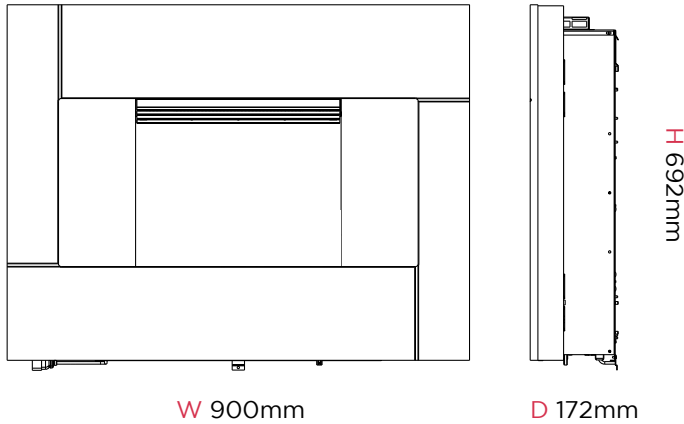

Tahoe

Dimensions & Weight			
Height (mm)	Width (mm)	Depth (mm)	Weight (kg)
692	900	172	20.4

Product Features	
Product Category	Electric Fires
Product Type	Wall
Brand	Dimplex
Model/Range Name	Tahoe
Flame Effect	Optimyst
Model Reference	TAH20E
Material Code	X-TAH20E
Barcode	5011139655066
Commodity Code	8516299100
Country of Origin	ROI
Approvals	UKCA, BEAB
Guarantee Period	1 year

Product Features	
Heat Output	2kW
Heat Settings	2 - 1kW / 2kW
Variable Thermostat	Y
Fan Heat / Radiant Heat	Yes / No
Location of Controls	Base of fire
On/Off Switch	Y
Remote Control	Y
Batteries Included	Y - 2 x AAA
Optimyst Effect	Y
Flame Type	Optimyst
Water Tank Size	1.1 Litre
Fuel Bed Supplied	Coals*

Product Features	
Lot 20 Compliant	Y
Freestanding	N
Wall Mountable	Y
Built-in	N
View of fire	1 Sided
Lamp Type	4 x 45W Halogen Bulb (Amber coated MR16)
Colour Settings	N
Kettle (IEC) Lead	N
Safety Cut Out	Y
Power Cord Length	1.8m
Core Materials	Steel/metal/MDF
Finish / Colour	Black

* Optional Pebble Fuel Bed - OMWFBP