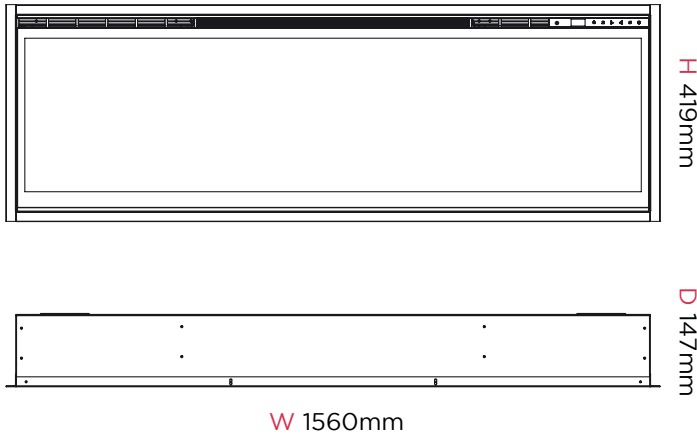

Ignite 60

Dimensions & Weight			
Height (mm)	Width (mm)	Depth (mm)	Weight (kg)
419	1560	147	33kg

Product Features	
Heat Output	2kW
Heat Settings	1.8-2kW
Variable Thermostat	Y
Fan Heat / Radiant Heat	Yes / No
Location of Controls	Top right hand side
On/Off Switch	Y
Remote Control	Y
Batteries Included	1 x CR2032
Optiflame Effect	Y
Flame Type	Rotisserie
Flame Effect Only	Y
Fuel Bed Supplied	Acrylic Ice *

Note * Driftwood River Rock available as an accessory.

Product Features	
Product Category	Electric Fires
Product Type	Built-in
Brand	Dimplex
Model/Range Name	Ignite
Flame Effect	Optiflame
Model Reference	XLF60
Material Code	500001874
Barcode	5011139084514
Commodity Code	8516299100
Country of Origin	PRC
Approvals	UKCA
Guarantee Period	1 year

Product Features	
Lot 20 Compliant	Y
Freestanding	N
Wall Mountable	N
Built in	Y
View of fire	1 sided
Lamp Type	LED
Colour Settings	Y
Kettle (IEC) Lead	Y
Safety Cut Out	Y
Power Cord Length	1.8m
Core Materials	Metal / Glass
Finish / Colour	Black