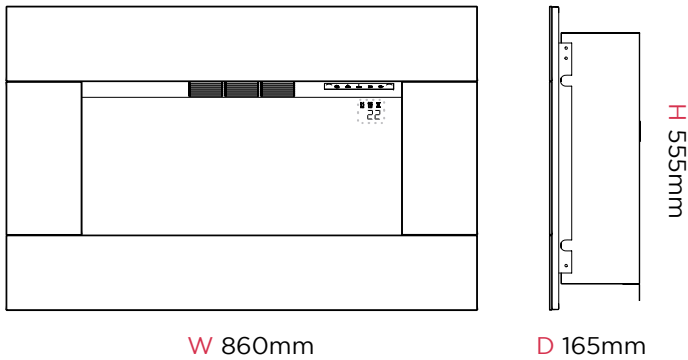

Diamantique

Dimensions & Weight			
Height (mm)	Width (mm)	Depth (mm)	Weight (kg)
555	860	165	15.6kg

Product Features	
Product Category	Electric Fires
Product Type	Wall
Brand	Dimplex
Model/Range Name	Diamantique
Flame Effect	Optiflame
Model Reference	DIAM14E
Material Code	X-061294
Barcode	5011139061294
Commodity Code	8516299100
Country of Origin	PRC
Approvals	UKCA, BEAB
Guarantee Period	1 year

Product Features	
Heat Output	1.4kW
Heat Settings	2 - 700W / 1.4kW
Variable Thermostat	Y
Fan Heat / Radiant Heat	Yes / No
Location of Controls	Top right of fire
On/Off Switch	Y
Remote Control	Y
Batteries Included	1 x CR2032
Optiflame Effect	Y
Flame Type	Rotisserie
Flame Effect Only	Y
Fuel Bed Supplied	Crystals

Product Features	
Lot 20 Compliant	Y
Freestanding	N
Wall Mountable	Y
Built in	N
View of fire	1 sided
Lamp Type	LED
Colour Settings	Y
Kettle (IEC) Lead	N
Safety Cut Out	Y
Power Cord Length	1.8m
Core Materials	Metal / Glass
Finish / Colour	Mirrored Glass