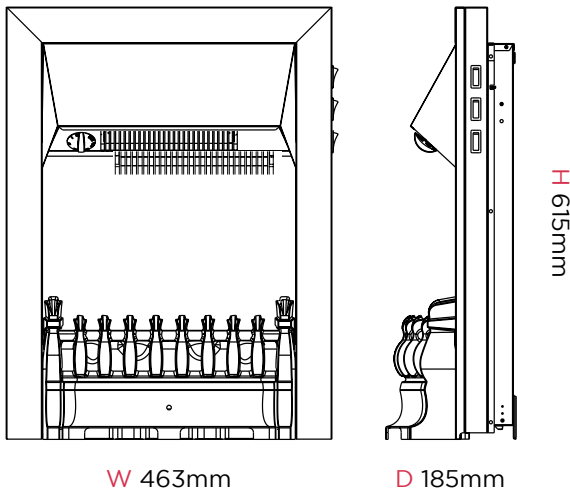

# Balmoral

Dimensions & Weight			
Height (mm)	Width (mm)	Depth (mm)	Weight (kg)
615	463	185	7.9

Product Features	
Product Category	Electric Fires
Product Type	Inset
Brand	Dimplex
Model/Range Name	Balmoral
Flame Effect	Optiflame
Model Reference	BAL20BR
Material Code	X-047496
Barcode	5011139047496
Commodity Code	8516299100
Country of Origin	PRC
Approvals	UKCA, BEAB
Guarantee Period	1 year