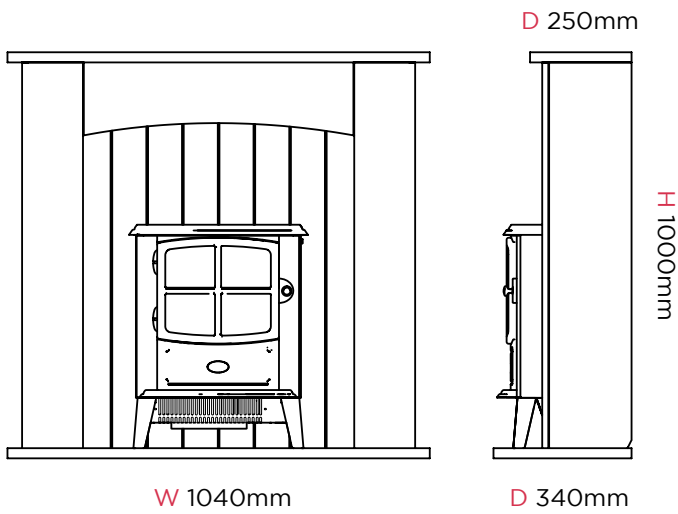

Oakmead Suite

Dimensions & Weight			
Height (mm)	Width (mm)	Depth (mm)	Weight (kg)
1000	1040	340	40.2

Product Features	
Product Category	Electric Fires
Product Type	Suite
Brand	Dimplex
Model/Range Name	Oakmead Suite
Flame Effect	Optiflame
Model Reference	OKM20
Material Code	X-062154
Barcode	5011139062154
Commodity Code	8516299100
Country of Origin	PRC
Approvals	UKCA, BEAB, FSC
Guarantee Period	1 year

Product Features	
Heat Output	2kW
Heat Settings	2 - 1kW / 2kW
Variable Thermostat	Y
Fan Heat / Radiant Heat	Yes / No
Location of Controls	Right Side - Bottom of Stove
On/Off Switch	Y
Remote Control	Y
Batteries Included	Y - 1 x CR2032
Optiflame Effect	Y
Flame Type	Rotisserie
Flame Effect Only	Y
Fuel Bed Supplied	Log effect

Product Features	
Lot 20 Compliant	Y
Freestanding	Y
Wall Mountable	N
Inset	N
Suite	Y
Assembly	Some assembly required
Lamp Type	LED
Kettle (IEC) Lead	N
Safety Cut Out	Y
Power Cord Length	1.8m
Core Materials	MDF / Plastic / Metal
Finish / Colour	White, Grey, Oak/ Black Stove