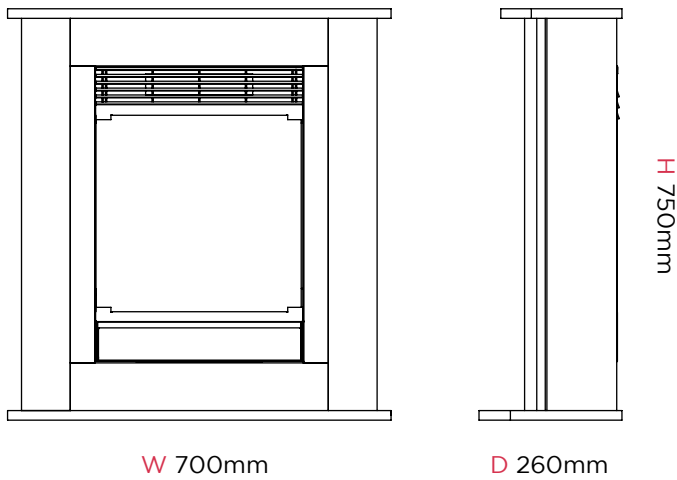

Orvieto

Dimensions & Weight			
Height (mm)	Width (mm)	Depth (mm)	Weight (kg)
750	700	260	19.7

Product Features	
Product Category	Electric Fires
Product Type	Suite
Brand	Dimplex
Model/Range Name	Orvieto
Flame Effect	Optiflame
Model Reference	MCFP150-E
Material Code	X-061706
Barcode	5011139061706
Commodity Code	8516299100
Country of Origin	PRC
Approvals	UKCA, BEAB
Guarantee Period	1 year

Product Features	
Heat Output	1.5kW
Heat Settings	2 - 0.75kW / 1.5kW
Variable Thermostat	Y
Fan Heat / Radiant Heat	Yes / No
Location of Controls	On fire behind cover
On/Off Switch	Y
Remote Control	Y
Batteries Included	Y - 1 x CR2032
Optiflame Effect	Y
Flame Type	Optiflame
Flame Effect Only	Y
Fuel Bed Supplied	Log effect

Product Features	
Lot 20 Compliant	Y
Freestanding	Y
Wall Mountable	N
Inset	N
Suite	Y
Assembly	Fully assembled
Lamp Type	LED
Kettle (IEC) Lead	N
Safety Cut Out	Y
Power Cord Length	1.8m
Core Materials	MDF / Plastic / Steel
Finish / Colour	Oak