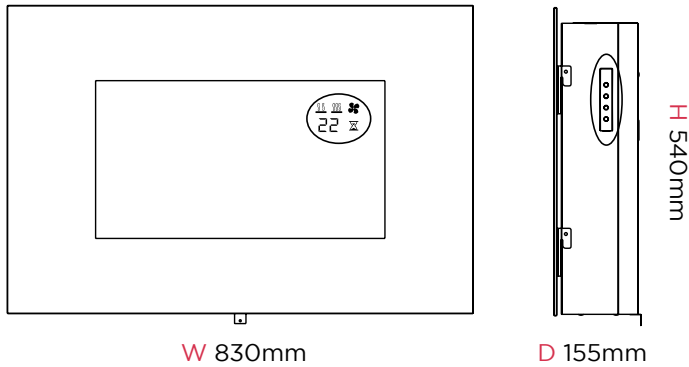

Artesia

Dimensions & Weight			
Height (mm)	Width (mm)	Depth (mm)	Weight (kg)
540	830	155	15kg

Product Features	
Product Category	Electric Fires
Product Type	Wall
Brand	Dimplex
Model/Range Name	Artesia
Flame Effect	Optiflame
Model Reference	ART20
Material Code	X-061942
Barcode	5011139061942
Commodity Code	8516299100
Country of Origin	PRC
Approvals	UKCA, BEAB
Guarantee Period	1 year

Product Features	
Heat Output	2kW
Heat Settings	2 - 1kW / 2kW
Variable Thermostat	Y
Fan Heat / Radiant Heat	Yes / No
Location of Controls	Top right side of fire
On/Off Switch	Y
Remote Control	Y
Batteries Included	1 x CR2032
Optiflame Effect	Y
Flame Type	Rotisserie
Flame Effect Only	Y
Fuel Bed Supplied	Crystals or Pebbles

Product Features	
Lot 20 Compliant	Y
Freestanding	N
Wall Mountable	Y
Built in	N
View of fire	1 sided
Lamp Type	LED
Colour Settings	Y
Kettle (IEC) Lead	N
Safety Cut Out	Y
Power Cord Length	1.8m
Core Materials	Metal / Glass
Finish / Colour	Black