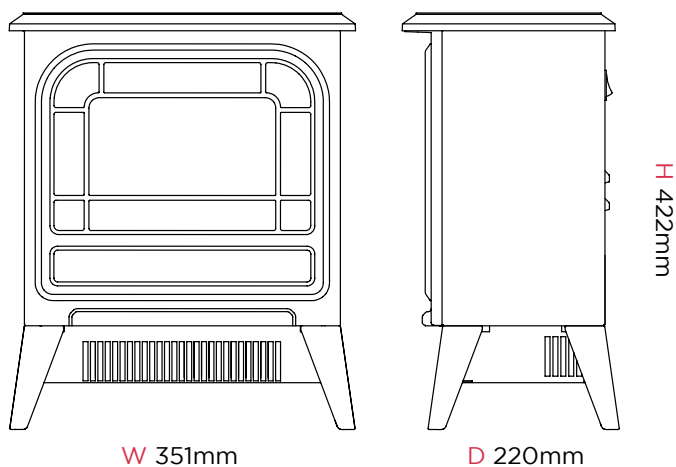

Microstove

Dimensions & Weight

Height (mm)	Width (mm)	Depth (mm)	Weight (kg)
422	351	220	6

Product Features

Heat Output	1.2kW
Heat Settings	600W / 1.2kW
Variable Thermostat	Y
Fan Heat / Radiant Heat	Yes / No
Location of Controls	Back of product
On/Off Switch	Y
Remote Control	N
Batteries Included	N/A
Optiflame Effect	Y
Flame Type	Optiflame
Flame Effect Only	Y
Fuel Bed Supplied	Logs

Accessories

HPD001 Hearth Pad	X-025951

Product Features

Product Category	Electric Fires
Product Type	Stove
Brand	Dimplex
Model/Range Name	Microstove
Flame Effect	Optiflame
Model Reference	MCFSTV12E
Material Code	X-061522
Barcode	5011139061522
Commodity Code	8516299100
Country of Origin	PRC
Approvals	UKCA, BEAB
Guarantee Period	1 year

Product Features

Lot 20 Compliant	Y
Freestanding	Y
Wall Mountable	N
Inset	N
Opening Door	N
Suite	N
Lamp Type	LED
Kettle (IEC) Lead	N
Safety Cut Out	Y
Power Cord Length	1.8m
Core Materials	Metal / Plastic
Finish / Colour	Black