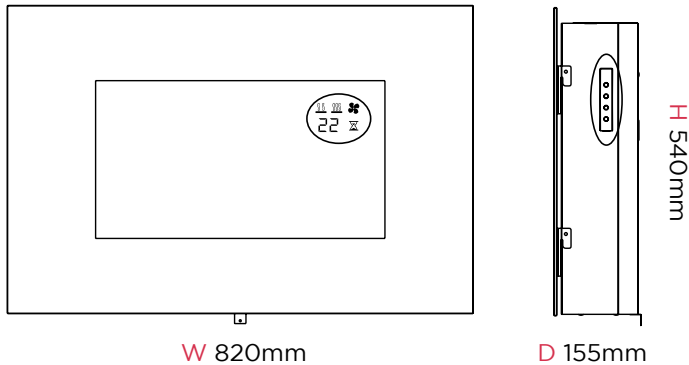

Toluca

Dimensions & Weight			
Height (mm)	Width (mm)	Depth (mm)	Weight (kg)
540	820	155	12.5kg

Product Features	
Product Category	Electric Fires
Product Type	Wall
Brand	Dimplex
Model/Range Name	Toluca
Flame Effect	Optiflame
Model Reference	TLC20
Material Code	X-060785
Barcode	5011139060785
Commodity Code	8516299100
Country of Origin	PRC
Approvals	UKCA, BEAB
Guarantee Period	1 year

Product Features	
Heat Output	2kW
Heat Settings	2 - 1kW / 2kW
Variable Thermostat	Y
Fan Heat / Radiant Heat	Yes / No
Location of Controls	Top right side of fire
On/Off Switch	Y
Remote Control	Y
Batteries Included	1 x CR2032
Optiflame Effect	Y
Flame Type	Rotisserie
Flame Effect Only	Y
Fuel Bed Supplied	Crystals or Pebbles

Product Features	
Lot 20 Compliant	Y
Freestanding	N
Wall Mountable	Y
Built in	N
View of fire	1 sided
Lamp Type	LED
Colour Settings	Y
Kettle (IEC) Lead	N
Safety Cut Out	Y
Power Cord Length	1.8m
Core Materials	Metal / Glass
Finish / Colour	Black