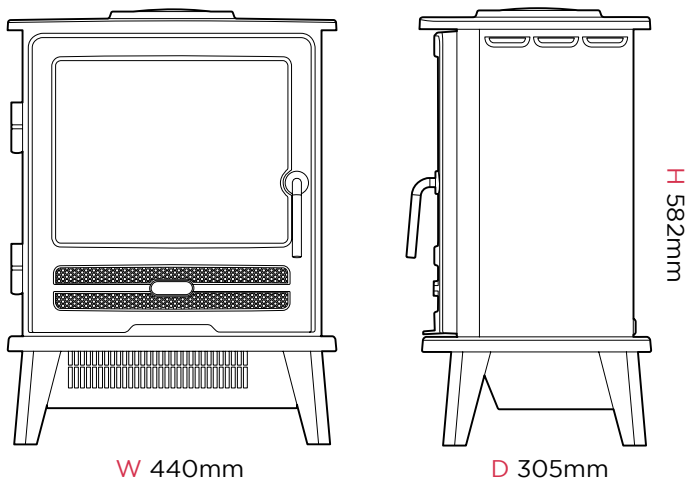

Willowbrook

W 440mm

D 305mm

H 582mm

Dimensions & Weight

Height (mm)	Width (mm)	Depth (mm)	Weight (kg)
582	440	305	11.5

Product Features

Heat Output	2kW
Heat Settings	2 - 1kW / 2kW
Variable Thermostat	Y
Fan Heat / Radiant Heat	Yes / No
Location of Controls	Behind door
On/Off Switch	Y
Remote Control	Y
Batteries Included	Y (2 x AAA)
Optimyst Effect	Y
Flame Type	Optimyst
Water Tank Size	750ml
Fuel Bed Supplied	Logs

Accessories

HPD001 Hearth Pad	X-025951

Product Features

Product Category	Electric Fires
Product Type	Stove
Brand	Dimplex
Model/Range Name	Willowbrook
Flame Effect	Optimyst
Model Reference	WLL20
Material Code	X-060792
Barcode	5011139060792
Commodity Code	8516299100
Country of Origin	ROI
Approvals	UKCA, BEAB
Guarantee Period	1 year

Product Features

Lot 20 Compliant	Y
Freestanding	Y
Wall Mountable	N
Inset	N
Opening Door	Y
Suite	N
Lamp Type	LED
Kettle (IEC) Lead	N
Safety Cut Out	Y
Power Cord Length	1.8m
Core Materials	Steel/plastic
Finish / Colour	Black