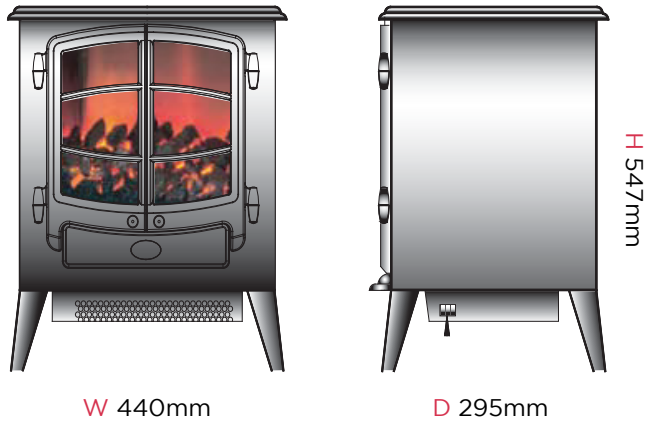

Tango

W 440mm

D 295mm

H 547mm

Dimensions & Weight

Height (mm)	Width (mm)	Depth (mm)	Weight (kg)
547	440	295	11

Product Features

Product Category	Electric Fires
Product Type	Stove
Brand	Dimplex
Model/Range Name	Tango
Flame Effect	Optiflame
Model Reference	TNG20E
Material Code	X-061485
Barcode	5011139061485
Commodity Code	8516299100
Country of Origin	PRC
Approvals	UKCA, BEAB
Guarantee Period	1 year

Product Features

Heat Output	2kW
Heat Settings	2 - 1kW / 2kW
Variable Thermostat	Y
Fan Heat / Radiant Heat	Yes / No
Location of Controls	Right Side - Bottom
On/Off Switch	Y
Remote Control	Y
Batteries Included	Y - CR2032
Optiflame Effect	Y
Flame Type	Optiflame
Flame Effect Only	Y
Fuel Bed Supplied	Coal

Product Features

Lot 20 Compliant	Y
Freestanding	Y
Wall Mountable	N
Inset	N
Opening Doors	Y
Suite	N
Lamp Type	LED
Kettle (IEC) Lead	N
Safety Cut Out	Y
Power Cord Length	1.8m
Core Materials	MDF / Metal / Plastic
Finish / Colour	Black

Accessories

HPD001 Hearth Pad	X-025951
STP001 Stove Pipe	400000434