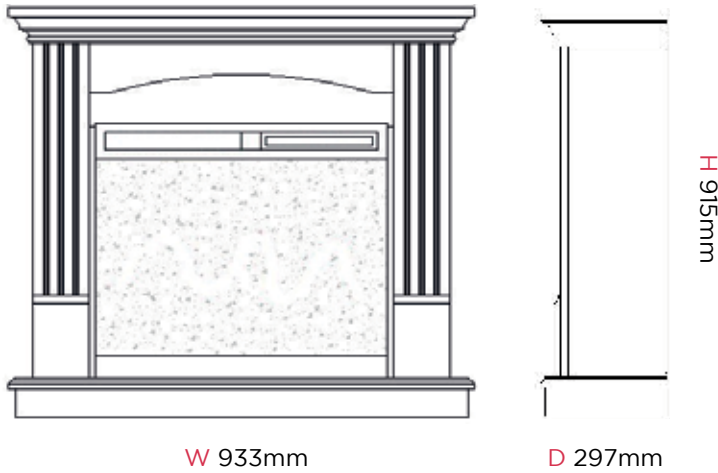

Chadwick

Dimensions & Weight			
Height (mm)	Width (mm)	Depth (mm)	Weight (kg)
915	933	297	36.1

Product Features	
Heat Output	1.5kW
Heat Setting	1.5kW
Variable Thermostat	Y
Fan Heat / Radiant Heat	Yes / No
Location of Controls	Top right side of fire
On/Off Switch	Y
Remote Control	Y
Batteries Included	Y - 1 x CR2032
Optiflame Effect	Y
Flame Type	Optiflame XHD
Flame Effect Only	Y
Fuel Bed Supplied	Log effect

Product Features	
Product Category	Electric Fires
Product Type	Suite
Brand	Dimplex
Model/Range Name	Chadwick
Flame Effect	Optiflame
Model Reference	CDW15XHD
Material Code	500000699
Barcode	5011139211811
Commodity Code	8516299100
Country of Origin	PRC
Approvals	UKCA, BEAB, FSC
Guarantee Period	1 year

Product Features	
Lot 20 Compliant	Y
Freestanding	Y
Wall Mountable	N
Inset	N
Suite	Y
Assembly	Fully assembled
Lamp Type	LED
Kettle (IEC) Lead	N
Safety Cut Out	Y
Power Cord Length	1.8m
Core Materials	MDF / Glass / Steel
Finish / Colour	Cream